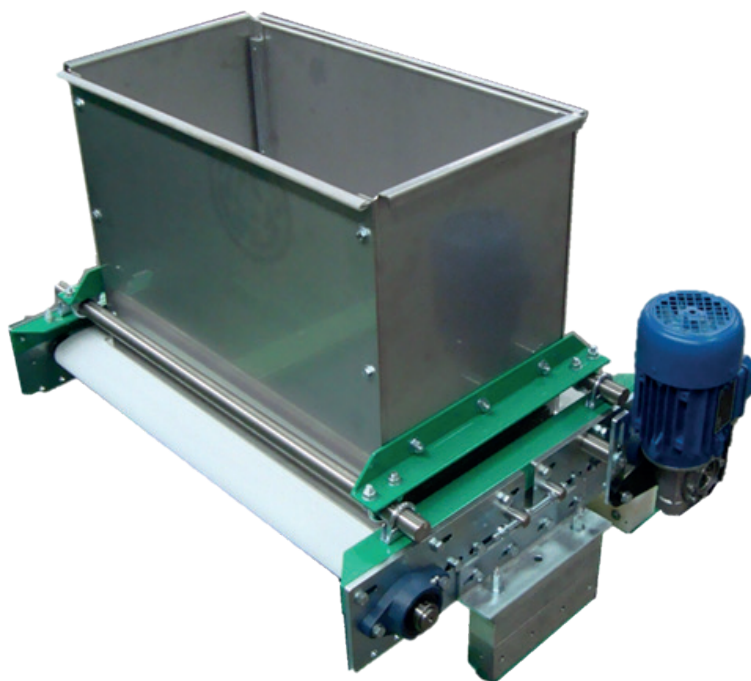

VERMICULITE TECHNICAL SHEET

SPECIFICATIONS

- Width: Adjustable for tray

PARTS INCLUDED

- Manual: In English
- Certifications: CE or UL, CSA

AIR/ELECTRICITY

- Supply: 3*400/230 volt + 0 + ground

ELLEPOT®